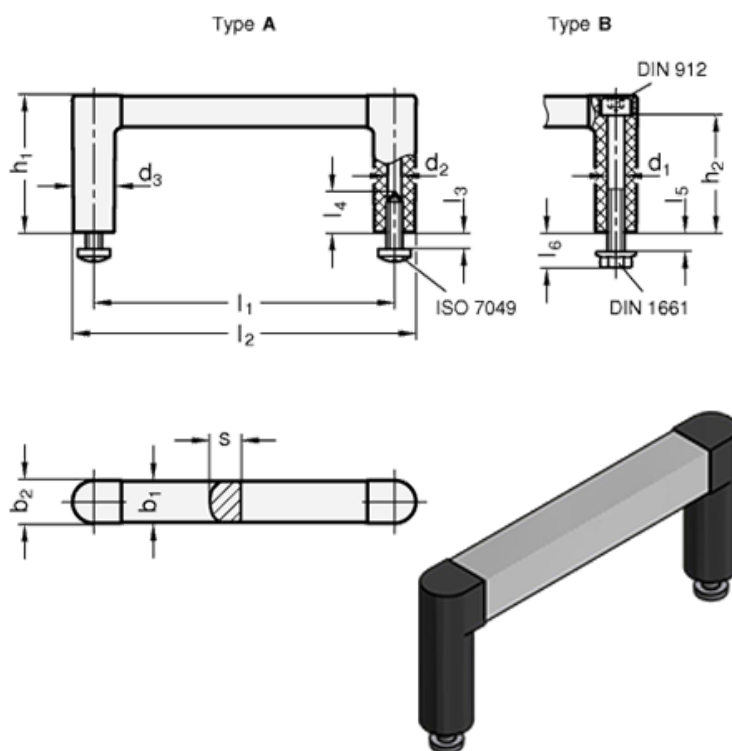

Data Sheet

Article number: 204231255BELS

Description: E+G Handle GN 423-12-55-B-ELS
- ELS natural / black, matte finish

Measures

b1 = 12	l2	= 67.5
b2 = 12.5	l3 Max.	= 5
d1 = M5	l4 Min.	= -
d2 = -	l5 Max.	= 5
d3 = 12.5	l6	= 10.5
h1 = 40	s	= 9
h2 = 34.5	Weight (g)	= 37
l1 = 55		